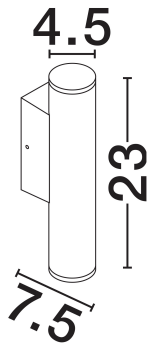

NOVA LUCE

PRODUCT DATASHEET

Version: 001

PRODUCT PHOTOGRAPH

GENERAL INFORMATION

Product Code	9050714
Collection	Outdoor
Product Category	Wall
Product Family	Torrin
Mounting Location	Wall
Application Environment	Outdoor
Specifications	N/A

DIMENSION & WEIGHT

LxWxH (cm)	D:4.5 W:7 H:23 cm
Cut out (cm)	N/A
Weight (Kgr)	0.42

TECHNICAL DRAWING

MATERIAL & COLOR

Product Color	Corten
Body Material	Aluminium & Glass

APPLICATION & MOUNTING

Ambient Working Temp.	Max 45 oC
Type of Protection	IP65
Dimmable	No
Type of Dimming	N/A
Mounting type	Surface
Mounting Depth (cm)	N/A
Led Module Replaceable	No
Light Source	LED

Power (Nominal)	3w
Input voltage (Nominal)	220-240Vac
Mains Frequency	50/60Hz

PHOTOMETRICAL DATA

Luminous Flux	240lm
Color Temperature	3000K
Light Color (Designation)	Warm White

WARRANTY

Warranty	3 Years
----------	----------------