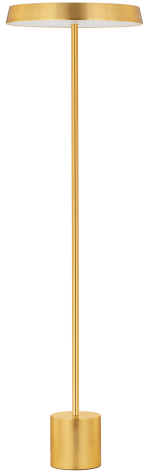

NOVA LUCE

PRODUCT DATASHEET

Version: 001

PRODUCT PHOTOGRAPH