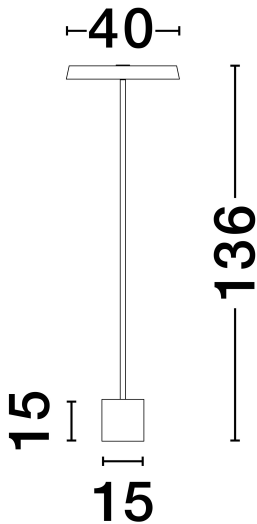

TECHNICAL DRAWING

GENERAL INFORMATION

Product Code	9223420
Collection	Indoor
Product Category	Floor
Product Family	Vetro
Mounting Location	Floor
Application Environment	Indoor
Specifications	N/A

DIMENSION & WEIGHT

LxWxH (cm)	D: 40 H: 136
Cut Out (cm)	N/A
Weight (Kgr)	2.3

MATERIAL & COLOR

Product Color	Satin Gold
Body Material	Aluminium & Acrylic

APPLICATION & MOUNTING

Ambient Working Temp.	Max 45°C
Type of Protection	IP20
Dimmable	No
Type of Dimming	N/A
Mounting type	Surface
Mounting Depth (cm)	N/A
Led Module Replaceable	No
Light Source	LED

NOVA LUCE S.A

Schimatari Viotias
32009, Greece

+30 22620 58 121
+30 22620 56 743

info@novaluce.com
www.novaluce.com