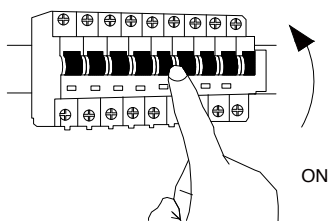

NOVA LUCE

9030153

1

Turn off the general switch

2

Remove the screws & the top cap

3

Connect the wires

4

Apply the screws with
The bulb & top cap

5

Turn on the general switch