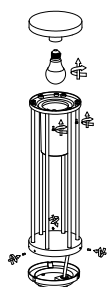

NOVA LUCE

9030153

1

Turn off the general switch

2

Remove the screws & the top cap

3

Connect the wires

4

Apply the screws with
The bulb & top cap

5

Turn on the general switch