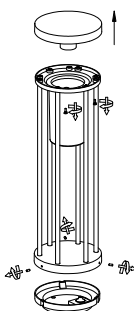

NOVA LUCE

9030153

1

Turn off the general switch

2

Remove the screws & the top cap

3

Connect the wires

4

Apply the screws with
The bulb & top cap

5

Turn on the general switch