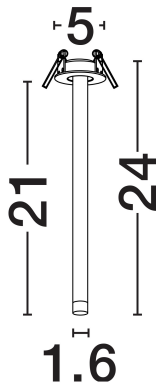

NOVA LUCE

PRODUCT DATASHEET

Version: 001

PRODUCT PHOTOGRAPH

TECHNICAL DRAWING

GENERAL INFORMATION

Product Code	9232144
Collection	Indoor
Product Category	Ceiling
Product Family	Stilvi
Mounting Location	Wall
Application Environment	Indoor
Specifications	N/A

DIMENSION & WEIGHT

LxWxH (cm)	D: 5 H: 24
Cut Out (cm)	N/A
Weight (Kgr)	0.205

MATERIAL & COLOR

Product Color	Sandy White
Body Material	Aluminium

APPLICATION & MOUNTING

Ambient Working Temp.	Max 45°C
Type of Protection	IP20
Dimmable	No
Type of Dimming	N/A
Mounting type	Surface
Mounting Depth (cm)	N/A
Led Module Replaceable	No
Light Source	LED

Power (Nominal)	4W
Input voltage (Nominal)	220-240V
Mains Frequency	50/60Hz

PHOTOMETRICAL DATA

Luminous Flux	177lm
Color Temperature	3000K
Light Color (Designation)	Warm White

WARRANTY

Warranty	3 Years
----------	----------------