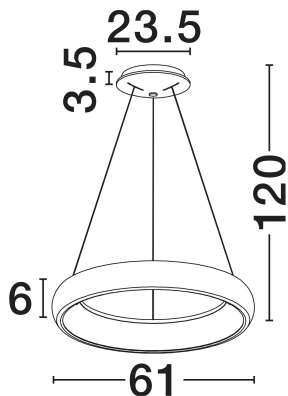

NOVA LUCE

PRODUCT DATASHEET

Version: 001

PRODUCT PHOTOGRAPH

TECHNICAL DRAWING

GENERAL INFORMATION

Product Code	8105601 D
Collection	Indoor
Product Category	Suspension
Product Family	Albi
Mounting Location	Wall
Application Environment	Indoor
Specifications	N/A

DIMENSION & WEIGHT

LxWxH (cm)	D: 61 H: 120
Cut Out (cm)	N/A
Weight (Kgr)	3.1

MATERIAL & COLOR

Product Color	Sandy White
Body Material	Aluminium & Acrylic

APPLICATION & MOUNTING

Ambient Working Temp.	Max 45°C
Type of Protection	IP20
Dimmable	Yes
Type of Dimming	Triac
Mounting type	Surface
Mounting Depth (cm)	N/A
Led Module Replaceable	No
Light Source	LED

Power (Nominal)	52W
Input voltage (Nominal)	220-240V
Mains Frequency	50/60Hz

PHOTOMETRICAL DATA

Luminous Flux	2685lm
Color Temperature	3000K
Light Color (Designation)	Warm White

WARRANTY

Warranty	3 Years
----------	----------------