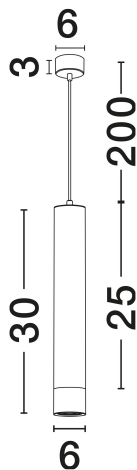

NOVA LUCE

PRODUCT DATASHEET

Version: 001

PRODUCT PHOTOGRAPH

GENERAL INFORMATION

Product Code	9911529
Collection	Indoor
Product Category	Suspension
Product Family	Picto
Mounting Location	Suspension
Application Environment	Indoor
Specifications	N/A

DIMENSION & WEIGHT

LxWxH (cm)	D: 6 H1: 30 H2: 200
Cut Out (cm)	N/A
Weight (Kgr)	0.556

MATERIAL & COLOR

Product Color	Sandy Black & Gold
Body Material	Aluminium

TECHNICAL DRAWING

APPLICATION & MOUNTING

Ambient Working Temp.	Max 45°C
Type of Protection	IP20
Dimmable	Yes
Type of Dimming	N/A
Mounting type	Surface
Mounting Depth (cm)	N/A
Led Module Replaceable	Yes
Light Source	GU10

Power (Nominal)	1x10W
Input voltage (Nominal)	100-240V
Mains Frequency	50/60Hz

PHOTOMETRICAL DATA

Luminous Flux	N/A
Color Temperature	N/A
Light Color (Designation)	N/A

WARRANTY

Warranty	3 Years
----------	----------------