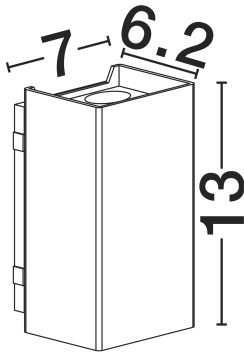

NOVA LUCE

PRODUCT DATASHEET

Version: 001

PRODUCT PHOTOGRAPH

GENERAL INFORMATION

Product Code	9971471
Collection	Outdoor
Product Category	Wall
Product Family	Elio
Mounting Location	Wall
Application Environment	Outdoor
Specifications	N/A

DIMENSION & WEIGHT

LxWxH (cm)	L:7 W:6.2 H:13 cm
Cut out (cm)	N/A
Weight (Kgr)	0.48

TECHNICAL DRAWING

MATERIAL & COLOR

Product Color	Sandy White
Body Material	Aluminium & Glass

APPLICATION & MOUNTING

Ambient Working Temp.	Max 45 oC
Type of Protection	IP65
Dimmable	No
Type of Dimming	N/A
Mounting type	Surface
Mounting Depth (cm)	N/A
Led Module Replaceable	No
Light Source	LED

Power (Nominal)	6w
Input voltage (Nominal)	220-240Vac
Mains Frequency	50/60Hz

PHOTOMETRICAL DATA

Luminous Flux	429lm
Color Temperature	3000K
Light Color (Designation)	Warm White

WARRANTY

Warranty	3 Years
----------	----------------