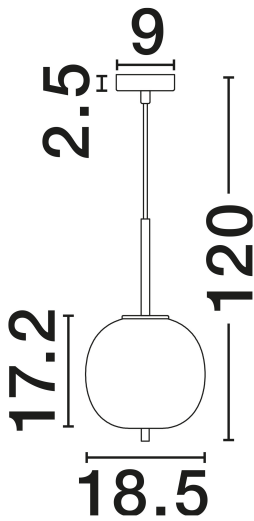

## PRODUCT PHOTOGRAPH

## TECHNICAL DRAWING

## DIMENSION & WEIGHT

LxWxH (cm)	D: 18.5 H1: 17.2 H2: 120
Cut Out (cm)	N/A
Weight (Kgr)	0.9