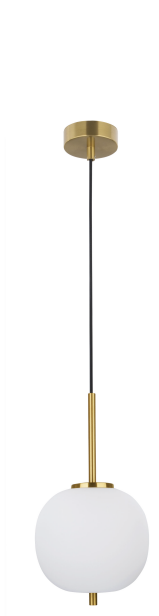

## PRODUCT PHOTOGRAPH

## GENERAL INFORMATION

Product Code	9624064
Collection	Indoor
Product Category	Suspension
Product Family	Lato
Mounting Location	Ceiling
Application Environment	Indoor
Specifications	N/A

## DIMENSION & WEIGHT

LxWxH (cm)	D: 18.5 H1: 17.2 H2: 120
Cut Out (cm)	N/A
Weight (Kgr)	0.9

## MATERIAL & COLOR

Product Color	Opal & Brass Gold
Body Material	Glass & Metal