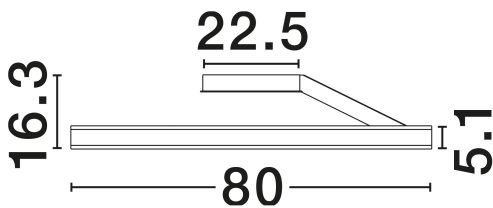

NOVA LUCE

PRODUCT DATASHEET

Version: 001

PRODUCT PHOTOGRAPH

TECHNICAL DRAWING

GENERAL INFORMATION

| | |
|-------------------------|---------|
| Product Code | 9060287 |
| Collection | Indoor |
| Product Category | Ceiling |
| Product Family | Bianco |
| Mounting Location | Ceiling |
| Application Environment | Indoor |
| Specifications | N/A |

DIMENSION & WEIGHT

| | |
|--------------|---------------|
| LxWxH (cm) | D: 80 H: 16.3 |
| Cut Out (cm) | N/A |
| Weight (Kgr) | 3.4 |

MATERIAL & COLOR

| | |
|---------------|--------------------|
| Product Color | Sandy Black |
| Body Material | Aluminium &Acrylic |

| | |
|-------------------------|-----------------|
| Power (Nominal) | 48W |
| Input voltage (Nominal) | 220-240V |
| Mains Frequency | 50/60Hz |

PHOTOMETRICAL DATA

| | |
|---------------------------|------------------------|
| Luminous Flux | 3118lm |
| Color Temperature | 2700-3000-4000K |
| Light Color (Designation) | WW - NW |