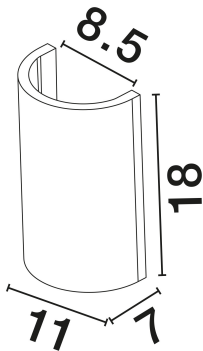

## PRODUCT PHOTOGRAPH

## TECHNICAL DRAWING

## DIMENSION & WEIGHT

LxWxH (cm)	L: 11 W: 7 H: 18
Cut Out (cm)	N/A
Weight (Kgr)	0.725