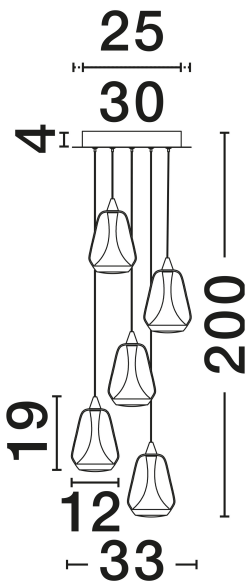

NOVA LUCE

PRODUCT DATASHEET

Version: 001

PRODUCT PHOTOGRAPH

TECHNICAL DRAWING

GENERAL INFORMATION

Product Code	9416969
Collection	Indoor
Product Category	Suspension
Product Family	Alish
Mounting Location	Ceiling
Application Environment	Indoor
Specifications	N/A

DIMENSION & WEIGHT

LxWxH (cm)	D: 33 H: 200
Cut Out (cm)	N/A
Weight (Kgr)	3.4

MATERIAL & COLOR

Product Color	Matt Black & Smokey
Body Material	Metal & Glass

APPLICATION & MOUNTING

Ambient Working Temp.	Max 45°C
Type of Protection	IP20
Dimmable	Yes
Type of Dimming	Triac
Mounting type	Surface
Mounting Depth (cm)	N/A
Led Module Replaceable	No
Light Source	LED

Power (Nominal)	40W
Input voltage (Nominal)	220-240V
Mains Frequency	50/60Hz

PHOTOMETRICAL DATA

Luminous Flux	1650lm
Color Temperature	3000K
Light Color (Designation)	Warm White

WARRANTY

Warranty	3 Years
----------	----------------