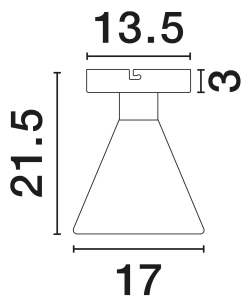

NOVA LUCE

PRODUCT DATASHEET

Version: 001

PRODUCT PHOTOGRAPH

TECHNICAL DRAWING

GENERAL INFORMATION

Product Code	9236311
Collection	Indoor
Product Category	Ceiling
Product Family	Voi
Mounting Location	Ceiling
Application Environment	Indoor
Specifications	N/A

DIMENSION & WEIGHT

LxWxH (cm)	D: 17 H: 21.5
Cut Out (cm)	N/A
Weight (Kgr)	0.7

MATERIAL & COLOR

Product Color	Gradient Smokey & Brass Gold
Body Material	Glass & Metal

APPLICATION & MOUNTING

Ambient Working Temp.	Max 45°C
Type of Protection	IP20
Dimmable	No
Type of Dimming	N/A
Mounting type	Surface
Mounting Depth (cm)	N/A
Led Module Replaceable	No
Light Source	LED

Power (Nominal)	8W
Input voltage (Nominal)	220-240V
Mains Frequency	50/60Hz

PHOTOMETRICAL DATA

Luminous Flux	239lm
Color Temperature	3000K
Light Color (Designation)	Warm White

WARRANTY

Warranty	3 Years
----------	----------------