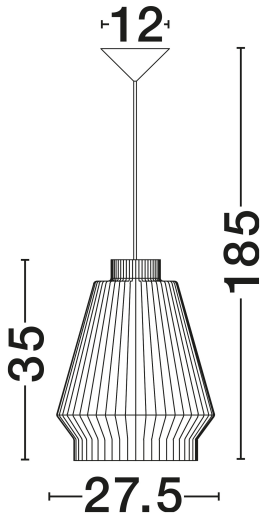

NOVA LUCE

PRODUCT DATASHEET

Version: 001

PRODUCT PHOTOGRAPH

TECHNICAL DRAWING

GENERAL INFORMATION

Product Code	9586510
Collection	Indoor
Product Category	Suspension
Product Family	Bredo
Mounting Location	Ceiling
Application Environment	Indoor
Specifications	N/A

DIMENSION & WEIGHT

LxWxH (cm)	D: 27.5 H1: 35 H2: 185
Cut Out (cm)	N/A
Weight (Kgr)	1.25

MATERIAL & COLOR

Product Color	Black
Body Material	Aluminium

APPLICATION & MOUNTING

Ambient Working Temp.	Max 45°C
Type of Protection	IP20
Dimmable	Yes
Type of Dimming	N/A
Mounting type	Surface
Mounting Depth (cm)	N/A
Led Module Replaceable	Yes
Light Source	E27

Power (Nominal)	1x12W
Input voltage (Nominal)	100-240V
Mains Frequency	50/60Hz

PHOTOMETRICAL DATA

Luminous Flux	N/A
Color Temperature	N/A
Light Color (Designation)	N/A

WARRANTY

Warranty	3 Years
----------	----------------