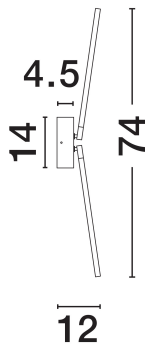

NOVA LUCE

PRODUCT DATASHEET

Version: 001

PRODUCT PHOTOGRAPH

TECHNICAL DRAWING

GENERAL INFORMATION

Product Code	9180722
Collection	Indoor
Product Category	Wall
Product Family	Raccio
Mounting Location	Wall
Application Environment	Indoor
Specifications	N/A

DIMENSION & WEIGHT

LxWxH (cm)	L: 7.5 W: 12 H: 74
Cut Out (cm)	N/A
Weight (Kgr)	0.5

MATERIAL & COLOR

Product Color	Brass Gold
Body Material	Metal & Acrylic

APPLICATION & MOUNTING

Ambient Working Temp.	Max 45°C
Type of Protection	IP20
Dimmable	No
Type of Dimming	N/A
Mounting type	Surface
Mounting Depth (cm)	N/A
Led Module Replaceable	No
Light Source	LED

Power (Nominal)	10W
Input voltage (Nominal)	220-240V
Mains Frequency	50/60Hz

PHOTOMETRICAL DATA

Luminous Flux	532lm
Color Temperature	3000K
Light Color (Designation)	Warm White

WARRANTY

Warranty	3 Years
----------	----------------