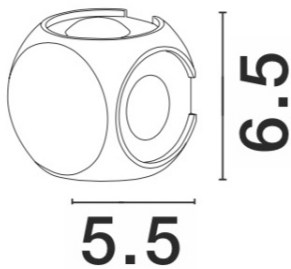

NOVA LUCE

PRODUCT DATASHEET

Version: 001

PRODUCT PHOTOGRAPH

TECHNICAL DRAWING

GENERAL INFORMATION

Product Code	9226214
Collection	Outdoor
Product Category	Wall
Product Family	ZARI
Mounting Location	Wall
Application Environment	Outdoor

DIMENSION & WEIGHT

LxWxH (cm)	L: 5,5 W: 6,5 H: 6,5
Cut out (cm)	N/A
Weight (Kgr)	0.3

MATERIAL & COLOR

Product Color	Black
Body Material	Aluminium&-Glass

APPLICATION & MOUNTING

Ambient Working Temp.	Max 40 oC
Type of Protection	IP54
Dimmable	No
Type of Dimming (Optional)	N/A
Mounting type	Surface
Mounting Depth (cm)	N/A
Led Module Replaceable	No
Light Source	LED

Power (Nominal)	4x1W
Input voltage (Nominal)	220-240Vac
Mains Frequency	50/60Hz

PHOTOMETRICAL DATA

Luminous Flux	265 lm
Color Temperature	3000K
Light Color (Designation)	Warm White

WARRANTY

Warranty	3 Years
----------	----------------