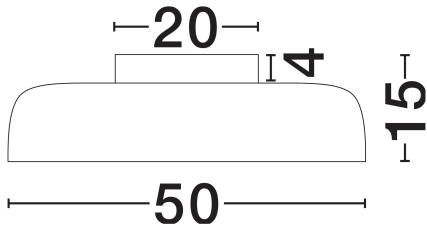

TECHNICAL DRAWING

GENERAL INFORMATION

Product Code	9268016
Collection	Indoor
Product Category	Ceiling
Product Family	Noelia
Mounting Location	Ceiling
Application Environment	Indoor
Specifications	N/A

DIMENSION & WEIGHT

LxWxH (cm)	D: 50 H: 15
Cut Out (cm)	N/A
Weight (Kgr)	2.9

MATERIAL & COLOR

Product Color	Bordeaux
Body Material	Steel, Aluminium &Acrylic

APPLICATION & MOUNTING

Ambient Working Temp.	Max 45°C
Type of Protection	IP20
Dimmable	Yes
Type of Dimming	Triac
Mounting type	Surface
Mounting Depth (cm)	N/A
Led Module Replaceable	No
Light Source	LED

NOVA LUCE S.A

Schimatari Viotias
32009, Greece

+30 22620 58 121
+30 22620 56 743

info@novaluce.com
www.novaluce.com