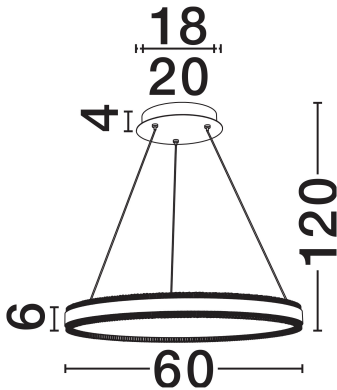

NOVA LUCE

PRODUCT DATASHEET

Version: 001

PRODUCT PHOTOGRAPH

TECHNICAL DRAWING

GENERAL INFORMATION

Product Code	9019726
Collection	Indoor
Product Category	Suspension
Product Family	Alaro
Mounting Location	Wall
Application Environment	Indoor
Specifications	N/A

DIMENSION & WEIGHT

LxWxH (cm)	D: 60 H: 120
Cut Out (cm)	N/A
Weight (Kgr)	1.8

MATERIAL & COLOR

Product Color	Sandy Black
Body Material	Steel, Aluminium & Acrylic

APPLICATION & MOUNTING

Ambient Working Temp.	Max 45°C
Type of Protection	IP20
Dimmable	Yes
Type of Dimming	Triac
Mounting type	Surface
Mounting Depth (cm)	N/A
Led Module Replaceable	No
Light Source	LED

Power (Nominal)	46W
Input voltage (Nominal)	220-240V
Mains Frequency	50/60Hz

PHOTOMETRICAL DATA

Luminous Flux	3067lm
Color Temperature	3000K
Light Color (Designation)	Warm White

WARRANTY

Warranty	3 Years
----------	----------------