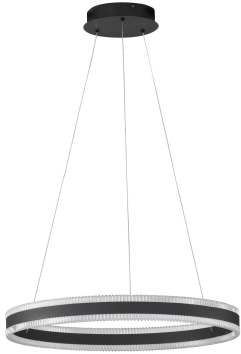

NOVA LUCE

PRODUCT DATASHEET

Version: 001

PRODUCT PHOTOGRAPH

TECHNICAL DRAWING

GENERAL INFORMATION

Product Code	9019726
Collection	Indoor
Product Category	Suspension
Product Family	Alaro
Mounting Location	Wall
Application Environment	Indoor
Specifications	N/A

DIMENSION & WEIGHT

LxWxH (cm)	D: 60 H: 120
Cut Out (cm)	N/A
Weight (Kgr)	1.8

MATERIAL & COLOR

Product Color	Sandy Black
Body Material	Steel, Aluminium & Acrylic

APPLICATION & MOUNTING

Ambient Working Temp.	Max 45°C
Type of Protection	IP20
Dimmable	Yes
Type of Dimming	Triac
Mounting type	Surface
Mounting Depth (cm)	N/A
Led Module Replaceable	No
Light Source	LED