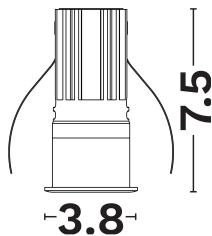

COMPATIBLE WITH

— On/Off Driver: Included

— Triac Driver: 9844008(Remote)

— Dali Driver: 9621523

GENERAL INFORMATION

Product Code	9040102
Product Category	Downlights
Product Family	Cone
Mounting Location	Ceiling
Application Environment	Indoor

DIMENSION & WEIGHT

LxWxH (cm)	D:3.8 H:7.5
Cut out (cm)	3,5
Weight (Kgr)	N/A

MATERIAL & COLOR

Product Color	Black
Body Material	Aluminium
Cover Material	N/A

APPLICATION & MOUNTING

Ambient Working Temp.	45 C
Type of Protection	IP20
Protection Class IK	IK03
Dimmable	Yes
Type of Dimming (Optional)	Triac/Dali
Mounting type	Recessed
Mounting Depth (cm)	Ceiling
Led Module Replaceable	No
Light Source	Led
Adjustable	??

NOVA LUCE S.A

Schimatari Viotias
32009, Greece

+30 22620 58 121
+30 22620 56 743

info@novaluce.com
www.novaluce.com