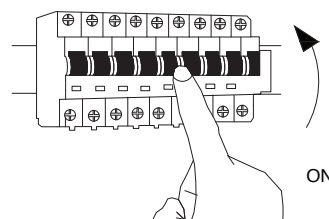

NOVA LUCE

9002664

1

Turn off the general switch

2

Align, mark, drill holes
& Apply the screws

3

Connect the 3 wires.

4

Apply the side screws

5

Screw the bulb .

6

Turn on the general switch