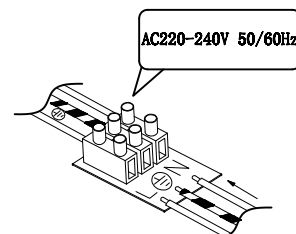

NOVA LUCE

9002664

1

Turn off the general switch

2

Align, mark, drill holes
& Apply the screws

3

Connect the 3 wires.

4

Apply the side screws

5

Screw the bulb .

6

Turn on the general switch