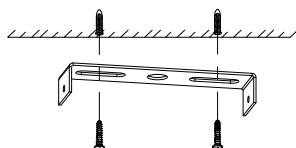

NOVA LUCE

9002664

1

Turn off the general switch

2

Align, mark, drill holes
& Apply the screws

3

Connect the 3 wires.

4

Apply the side screws

5

Screw the bulb .

6

Turn on the general switch