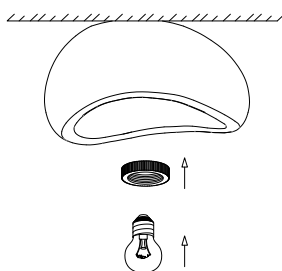

NOVA LUCE

9002664

1

Turn off the general switch

2

Align, mark, drill holes
& Apply the screws

3

Connect the 3 wires.

4

Apply the side screws

5

Screw the bulb .

6

Turn on the general switch