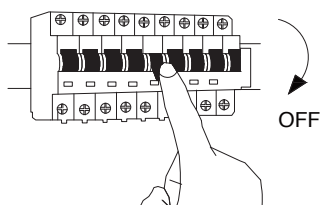

NOVA LUCE

9002664

1

Turn off the general switch

2

Align, mark, drill holes
& Apply the screws

3

Connect the 3 wires.

4

Apply the side screws

5

Screw the bulb .

6

Turn on the general switch