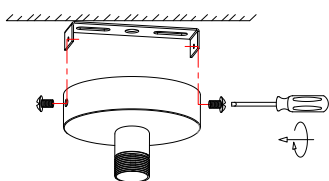

NOVA LUCE

9002664

1

Turn off the general switch

2

Align, mark, drill holes
& Apply the screws

3

Connect the 3 wires.

4

Apply the side screws

5

Screw the bulb .

6

Turn on the general switch