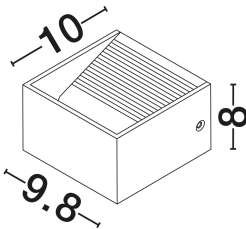

NOVA LUCE

PRODUCT DATASHEET

Version: 001

PRODUCT PHOTOGRAPH

GENERAL INFORMATION

Product Code	9136181
Collection	Indoor
Product Category	Wall
Product Family	Epic
Mounting Location	Wall
Application Environment	Indoor
Specifications	N/A

DIMENSION & WEIGHT

LxWxH (cm)	L: 9.8 W: 10 H: 8
Cut Out (cm)	N/A
Weight (Kgr)	0.37

MATERIAL & COLOR

Product Color	White
Body Material	Aluminium

TECHNICAL DRAWING

APPLICATION & MOUNTING

Ambient Working Temp.	Max 45°C
Type of Protection	IP20
Dimmable	No
Type of Dimming	N/A
Mounting type	Surface
Mounting Depth (cm)	N/A
Led Module Replaceable	No
Light Source	LED

Power (Nominal)	6W
Input voltage (Nominal)	220-240V
Mains Frequency	50/60Hz

PHOTOMETRICAL DATA

Luminous Flux	579lm
Color Temperature	3000K
Light Color (Designation)	Warm White

WARRANTY

Warranty	3 Years
----------	----------------