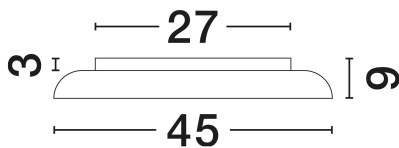

NOVA LUCE

PRODUCT DATASHEET

Version: 001

PRODUCT PHOTOGRAPH

TECHNICAL DRAWING

GENERAL INFORMATION

Product Code	9005642
Collection	Indoor
Product Category	Ceiling
Product Family	Linus
Mounting Location	Ceiling
Application Environment	Indoor
Specifications	N/A

DIMENSION & WEIGHT

LxWxH (cm)	D: 45 H: 9
Cut Out (cm)	N/A
Weight (Kgr)	2.59

MATERIAL & COLOR

Product Color	Sandy White
Body Material	Aluminium & Acrylic

APPLICATION & MOUNTING

Ambient Working Temp.	Max 45°C
Type of Protection	IP20
Dimmable	Yes
Type of Dimming	Triac
Mounting type	Surface
Mounting Depth (cm)	N/A
Led Module Replaceable	No
Light Source	LED