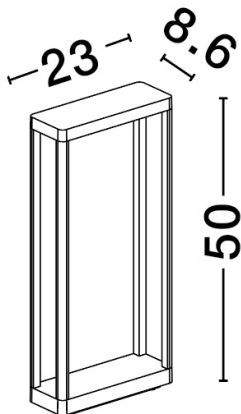

NOVA LUCE

PRODUCT DATASHEET

Version: 001

PRODUCT PHOTOGRAPH

TECHNICAL DRAWING

GENERAL INFORMATION

Product Code	9030590
Collection	Outdoor
Product Category	Bollard
Product Family	Cosmic
Mounting Location	Ground
Application Environment	Outdoor
Specifications	

DIMENSION & WEIGHT

LxWxH (cm)	L: 23 W: 8,6 H: 50
Cut out (cm)	N/A
Weight (Kgr)	1.35

MATERIAL & COLOR

Product Color	Sandy Black
Body Material	Aluminium & Glass

APPLICATION & MOUNTING

Ambient Working Temp.	Max 45 oC
Type of Protection	IP65
Dimmable	No
Type of Dimming (Optional)	N/A
Mounting type	Surface
Mounting Depth (cm)	N/A
Led Module Replaceable	No
Light Source	LED