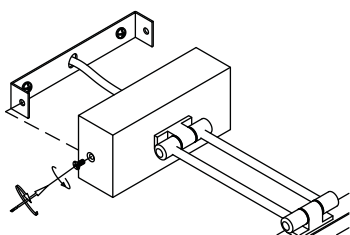

NOVA LUCE

9117301, 9117302

1

Turn off the general switch

2

Drill holes, apply plastic anchors
& apply screws with a screw driver

3

Connect the wires

4

Fix it in place
a apply the side screws
to make it stable

5

Turn on the general switch