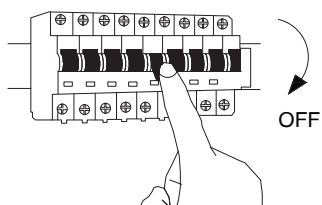

NOVA LUCE

9117301, 9117302

1

Turn off the general switch

2

Drill holes, apply plastic anchors
& apply screws with a screw driver

3

Connect the wires

4

Fix it in place
a apply the side screws
to make it stable

5

Turn on the general switch