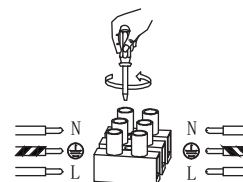

NOVA LUCE

9117301, 9117302

1

Turn off the general switch

2

Drill holes, apply plastic anchors
& apply screws with a screw driver

3

Connect the wires

4

Fix it in place
a apply the side screws
to make it stable

5

Turn on the general switch