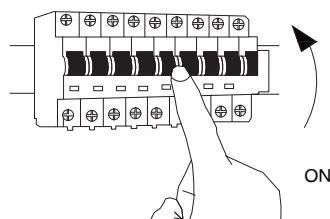

NOVA LUCE

9117301, 9117302

1

Turn off the general switch

2

Drill holes, apply plastic anchors
& apply screws with a screw driver

3

Connect the wires

4

Fix it in place
a apply the side screws
to make it stable

5

Turn on the general switch