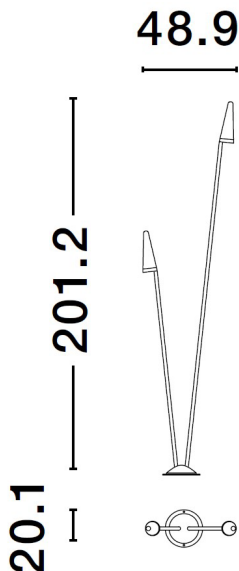

## PRODUCT PHOTOGRAPH

## TECHNICAL DRAWING

## DIMENSION & WEIGHT

LxWxH (cm)	48,9 W: 20,1 H: 201,2
Cut out (cm)	N/A
Weight (Kgr)	2.5

### PHOTOMETRICAL DATA

Luminous Flux	<b>1190 lm</b>
Color Temperature	<b>3000K</b>
Light Color (Designation)	<b>Warm White</b>