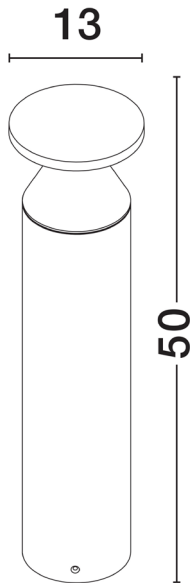

NOVA LUCE

PRODUCT DATASHEET

Version: 001

PRODUCT PHOTOGRAPH

GENERAL INFORMATION

Product Code	9030719
Collection	Outdoor
Product Category	Bollard
Product Family	Neve
Mounting Location	Ground
Application Environment	Outdoor
Specifications	Antisalt Protection

DIMENSION & WEIGHT

LxWxH (cm)	D: 13 H: 50
Cut out (cm)	N/A
Weight (Kgr)	1.27

TECHNICAL DRAWING

MATERIAL & COLOR

Product Color	Black
Body Material	Aluminium

APPLICATION & MOUNTING

Ambient Working Temp.	Max 45 oC
Type of Protection	IP65
Dimmable	No
Type of Dimming (Optional)	N/A
Mounting type	Surface
Mounting Depth (cm)	N/A
Led Module Replaceable	No
Light Source	LED

Power (Nominal)	11 W
Input voltage (Nominal)	220-240Vac
Mains Frequency	50/60Hz

PHOTOMETRICAL DATA

Luminous Flux	600 lm
Color Temperature	3000 K
Light Color (Designation)	Warm White

WARRANTY

Warranty	3 Years
----------	----------------