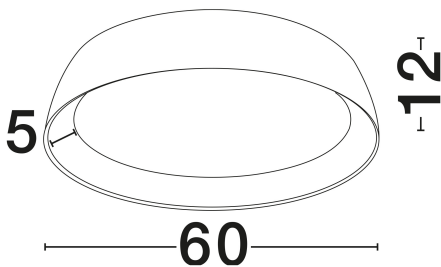

NOVA LUCE

PRODUCT DATASHEET

Version: 001

PRODUCT PHOTOGRAPH

TECHNICAL DRAWING

GENERAL INFORMATION

Product Code	9030504
Collection	Indoor
Product Category	Ceiling
Product Family	Sigi
Mounting Location	Ceiling
Application Environment	Indoor
Specifications	N/A

DIMENSION & WEIGHT

LxWxH (cm)	D: 60 H: 12
Cut Out (cm)	N/A
Weight (Kgr)	5.5

MATERIAL & COLOR

Product Color	Sandy White & Wood
Body Material	Aluminium & Wood & Acrylic & Metal

APPLICATION & MOUNTING

Ambient Working Temp.	Max 45°C
Type of Protection	IP20
Dimmable	Yes
Type of Dimming	Triac
Mounting type	Surface
Mounting Depth (cm)	N/A
Led Module Replaceable	No
Light Source	LED

Power (Nominal)	50W
Input voltage (Nominal)	220-240V
Mains Frequency	50/60Hz

PHOTOMETRICAL DATA

Luminous Flux	4201lm
Color Temperature	3000K
Light Color (Designation)	Warm White

WARRANTY

Warranty	3 Years
----------	----------------