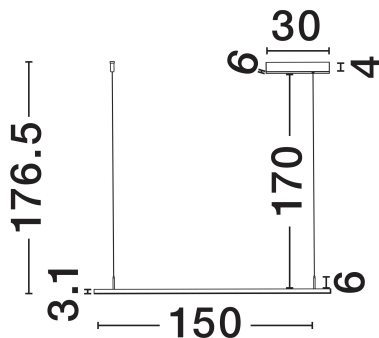

TECHNICAL DRAWING

GENERAL INFORMATION

Product Code	9030122
Collection	Indoor
Product Category	Suspension
Product Family	Madoc
Mounting Location	Wall
Application Environment	Indoor
Specifications	N/A

DIMENSION & WEIGHT

LxWxH (cm)	L: 150 W: 6 H: 176.5
Cut Out (cm)	N/A
Weight (Kgr)	2.1

MATERIAL & COLOR

Product Color	Sandy Black
Body Material	Aluminium

APPLICATION & MOUNTING

Ambient Working Temp.	Max 45°C
Type of Protection	IP20
Dimmable	N/A
Type of Dimming	N/A
Mounting type	Surface
Mounting Depth (cm)	N/A
Led Module Replaceable	N/A
Light Source	N/A

NOVA LUCE S.A

Schimatari Viotias
32009, Greece

+30 22620 58 121
+30 22620 56 743

info@novaluce.com
www.novaluce.com