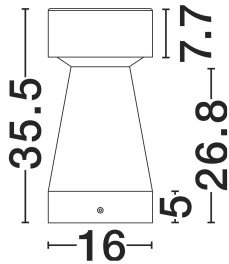

MATERIAL & COLOR

Product Color	Black
Body Material	Cement

APPLICATION & MOUNTING

Ambient Working Temp.	(-15°C) ~ (+60°C)
Type of Protection	IP65
Dimmable	No
Type of Dimming	N/A
Mounting type	Surface
Mounting Depth (cm)	N/A
Led Module Replaceable	No
Light Source	LED

NOVA LUCE S.A

Schimatari Viotias
32009, Greece

+30 22620 58 121
+30 22620 56 743

info@novaluce.com
www.novaluce.com