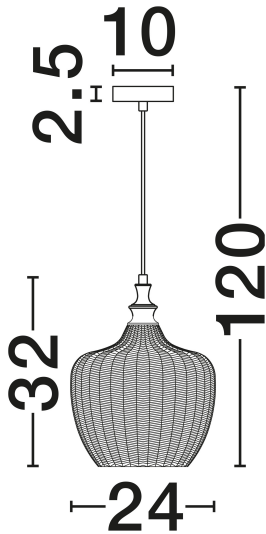

NOVA LUCE

PRODUCT DATASHEET

Version: 001

PRODUCT PHOTOGRAPH

TECHNICAL DRAWING

GENERAL INFORMATION

Product Code	9191243
Collection	Indoor
Product Category	Suspension
Product Family	Loni
Mounting Location	Ceiling
Application Environment	Indoor
Specifications	N/A

DIMENSION & WEIGHT

LxWxH (cm)	D: 24 H1: 32 H2: 120
Cut Out (cm)	N/A
Weight (Kgr)	1.6

MATERIAL & COLOR

Product Color	Dark Blue & Matt Black
Body Material	Glass & Metal

APPLICATION & MOUNTING

Ambient Working Temp.	Max 45°C
Type of Protection	IP20
Dimmable	Yes
Type of Dimming	N/A
Mounting type	Surface
Mounting Depth (cm)	N/A
Led Module Replaceable	Yes
Light Source	E27

Power (Nominal)	1x12W
Input voltage (Nominal)	100-240V
Mains Frequency	50/60Hz

PHOTOMETRICAL DATA

Luminus Flux	N/A
Color Temperature	N/A
Light Color (Designation)	N/A

WARRANTY

Warranty	3 Years
----------	----------------