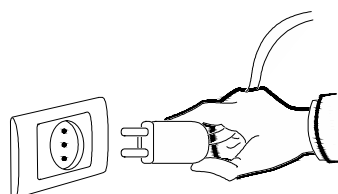

NOVA LUCE

9009308

①

Insert waterproof plug

②

plug it in

③

turn on the switch