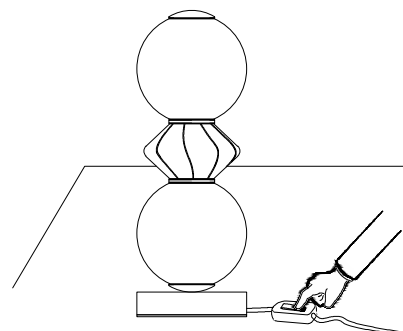

NOVA LUCE

9009308

①

Insert waterproof plug

②

plug it in

③

turn on the switch