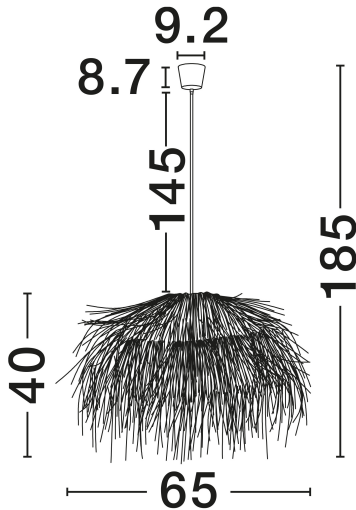

TECHNICAL DRAWING

GENERAL INFORMATION

Product Code	9586535
Collection	Indoor
Product Category	Suspension
Product Family	Jaunet
Mounting Location	Ceiling
Application Environment	Indoor
Specifications	N/A

DIMENSION & WEIGHT

LxWxH (cm)	D: 65 H: 185
Cut Out (cm)	N/A
Weight (Kgr)	0.83

MATERIAL & COLOR

Product Color	Natural
Body Material	Rattan

APPLICATION & MOUNTING

Ambient Working Temp.	Max 45°C
Type of Protection	IP20
Dimmable	Yes
Type of Dimming	N/A
Mounting type	Surface
Mounting Depth (cm)	N/A
Led Module Replaceable	Yes
Light Source	E27

NOVA LUCE S.A

Schimatari Viotias
32009, Greece

+30 22620 58 121
+30 22620 56 743

info@novaluce.com
www.novaluce.com