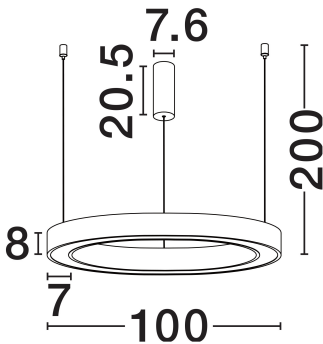

NOVA LUCE

PRODUCT DATASHEET

Version: 001

PRODUCT PHOTOGRAPH

TECHNICAL DRAWING

GENERAL INFORMATION

Product Code	9345645
Collection	Indoor
Product Category	Suspension
Product Family	Morbido
Mounting Location	Wall
Application Environment	Indoor
Specifications	N/A

DIMENSION & WEIGHT

LxWxH (cm)	D1: 100 D2: 86 H: 200
Cut Out (cm)	N/A
Weight (Kgr)	7.2

MATERIAL & COLOR

Product Color	Sandy Black
Body Material	Aluminium & Acrylic

APPLICATION & MOUNTING

Ambient Working Temp.	Max 45°C
Type of Protection	IP20
Dimmable	Yes
Type of Dimming	Triac
Mounting type	Surface
Mounting Depth (cm)	N/A
Led Module Replaceable	No
Light Source	LED

Power (Nominal)	80W
Input voltage (Nominal)	220-240V
Mains Frequency	50/60Hz

PHOTOMETRICAL DATA

Luminous Flux	4373lm
Color Temperature	2700-4000K
Light Color (Designation)	WW - NW

WARRANTY

Warranty	3 Years
----------	----------------