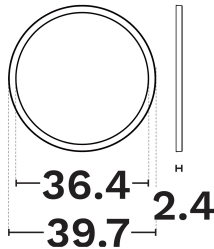

NOVA LUCE

PRODUCT DATASHEET

Version: 001

PRODUCT PHOTOGRAPH

GENERAL INFORMATION

Product Code	9060999
Product Category	Ceiling
Product Family	Cerium
Mounting Location	
Application Environment	Indoor

DIMENSION & WEIGHT

LxWxH (cm)	D:39.7 H:2.4 cm
Cut out (cm)	N/A
Weight (Kgr)	1,2

TECHNICAL DRAWING

MATERIAL & COLOR

Product Color	White
Body Material	Plastic
Cover Material	N/A

APPLICATION & MOUNTING

Ambient Working Temp.	45 C
Type of Protection	IP20
Protection Class IK	IK05
Dimmable	Yes
Type of Dimming (Optional)	Triac
Mounting type	Surface/Suspended
Mounting Depth (cm)	Ceiling
Led Module Replaceable	No
Light Source	Led
Adjustable	No

NOVA LUCE

PRODUCT DATASHEET

Version: 001

ELECTRICAL DATA

Power (Nominal)	30
Input voltage (Nominal)	220-240Vac
Mains Frequency	50/60Hz
Output voltage	N/A
Output Current	N/A
Power Factor	>0.9
Efficiency	>73%
SVM	60.4
Pst	61
Class	II

PHOTOMETRICAL DATA

Luminous Flux	2700
Luminous Efficacy	90
Color Temperature	000/3500/4000/6500
Light Color (Designation)	N/A
CRI	>80
SDCM	<3
Beam Angle	110
UGR	N/A

LIFESPAN

Lifetime	30000
----------	--------------