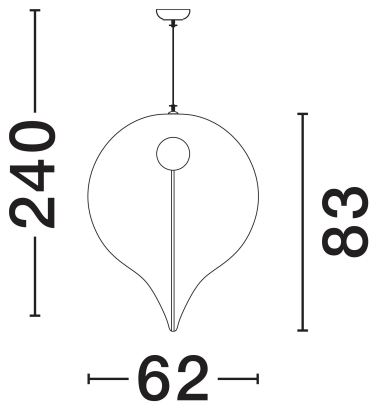

NOVA LUCE

PRODUCT DATASHEET

Version: 001

PRODUCT PHOTOGRAPH

TECHNICAL DRAWING

GENERAL INFORMATION

Product Code	9620171
Collection	Indoor
Product Category	Suspension
Product Family	Esperia
Mounting Location	Wall
Application Environment	Indoor
Specifications	N/A

DIMENSION & WEIGHT

LxWxH (cm)	D : 62 H: 240
Cut Out (cm)	N/A
Weight (Kgr)	1.6

MATERIAL & COLOR

Product Color	White
Body Material	Mulberry Silk & Metal

APPLICATION & MOUNTING

Ambient Working Temp.	Max 45°C
Type of Protection	IP20
Dimmable	N/A
Type of Dimming	N/A
Mounting type	Surface
Mounting Depth (cm)	N/A
Led Module Replaceable	Yes
Light Source	E27