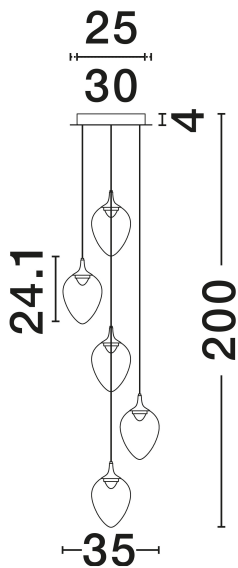

NOVA LUCE

PRODUCT DATASHEET

Version: 001

PRODUCT PHOTOGRAPH

TECHNICAL DRAWING

GENERAL INFORMATION

Product Code	9416975
Collection	Indoor
Product Category	Suspension
Product Family	Nali
Mounting Location	Ceiling
Application Environment	Indoor
Specifications	N/A

DIMENSION & WEIGHT

LxWxH (cm)	D: 35.3 H: 200
Cut Out (cm)	N/A
Weight (Kgr)	3

MATERIAL & COLOR

Product Color	Smokey & Matt Black
Body Material	Glass & Metal

APPLICATION & MOUNTING

Ambient Working Temp.	Max 45°C
Type of Protection	IP20
Dimmable	Yes
Type of Dimming	Triac
Mounting type	Surface
Mounting Depth (cm)	N/A
Led Module Replaceable	No
Light Source	LED

Power (Nominal)	30W
Input voltage (Nominal)	220-240V
Mains Frequency	50/60Hz

PHOTOMETRICAL DATA

Luminous Flux	1190lm
Color Temperature	3000K
Light Color (Designation)	Warm White

WARRANTY

Warranty	3 Years
----------	----------------