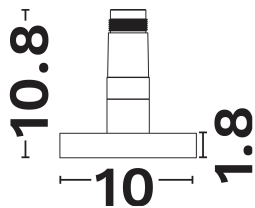

TECHNICAL DRAWING