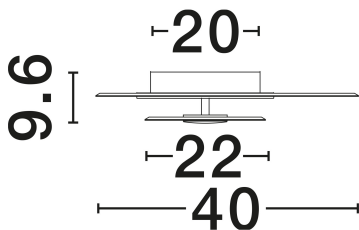

NOVA LUCE

PRODUCT DATASHEET

Version: 001

PRODUCT PHOTOGRAPH

GENERAL INFORMATION

Product Code	9030639
Collection	Indoor
Product Category	Ceiling
Product Family	Copo
Mounting Location	Ceiling
Application Environment	Indoor
Specifications	N/A

DIMENSION & WEIGHT

LxWxH (cm)	D: 40 H: 9.6
Cut Out (cm)	N/A
Weight (Kgr)	1.5

MATERIAL & COLOR

Product Color	Brass Gold
Body Material	Aluminium &Acrylic

TECHNICAL DRAWING

APPLICATION & MOUNTING

Ambient Working Temp.	Max 45°C
Type of Protection	IP20
Dimmable	Yes
Type of Dimming	Triac
Mounting type	Surface
Mounting Depth (cm)	N/A
Led Module Replaceable	No
Light Source	LED

Power (Nominal)	29W
Input voltage (Nominal)	220-240V
Mains Frequency	50/60Hz

PHOTOMETRICAL DATA

Luminous Flux	1905lm
Color Temperature	3000K
Light Color (Designation)	Warm White

WARRANTY

Warranty	3 Years
----------	----------------