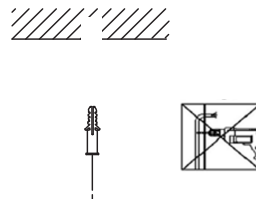

# NOVA LUCE

702203

1

Turn off the general switch

2

Drill holes & apply plastic anchors

3

Apply screws

4

Connect the wires

5

Insert the bulb & apply  
The top glass

6

Turn on the general switch