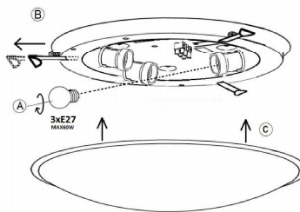

# NOVA LUCE

702203

1

Turn off the general switch

2

Drill holes & apply plastic anchors

3

Apply screws

4

Connect the wires

5

Insert the bulb & apply  
The top glass

6

Turn on the general switch