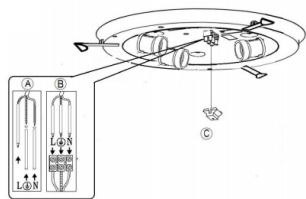

# NOVA LUCE

702203

1

Turn off the general switch

2

Drill holes & apply plastic anchors

3

Apply screws

4

Connect the wires

5

Insert the bulb & apply  
The top glass

6

Turn on the general switch