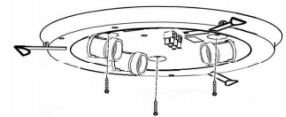

# NOVA LUCE

702203

1

Turn off the general switch

2

Drill holes & apply plastic anchors

3

Apply screws

4

Connect the wires

5

Insert the bulb & apply  
The top glass

6

Turn on the general switch