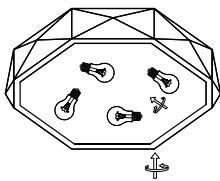

NOVA LUCE

9001491 - 9001492

1

Turn off the general switch

2

Drill holes, Apply plastic anchors
& screws

3

Connect the wires

4

By rotating apply the bulbs

5

Apply the cap

6

Turn on the general switch