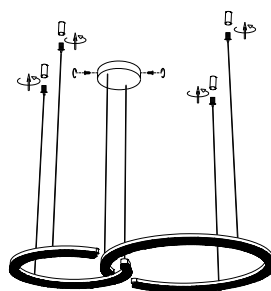

NOVA LUCE

9030959 9030960
9030961

1

Turn off the general switch

2

Drill holes & apply plastic anchors
With screws

3

Apply hanging elements with
Screws and anchors

4

Connect the wires

5

By rotating fix in place the
Hanging elements

6

Turn on the general switch