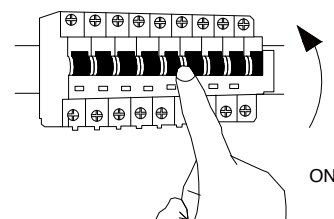

NOVA LUCE

9030959 9030960
9030961

1

Turn off the general switch

2

Drill holes & apply plastic anchors
With screws

3

Apply hanging elements with
Screws and anchors

4

Connect the wires

5

By rotating fix in place the
Hanging elements

6

Turn on the general switch