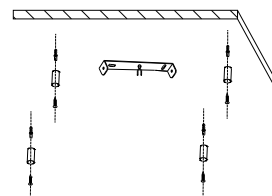

NOVA LUCE

9030959 9030960
9030961

1

Turn off the general switch

2

Drill holes & apply plastic anchors
With screws

3

Apply hanging elements with
Screws and anchors

4

Connect the wires

5

By rotating fix in place the
Hanging elements

6

Turn on the general switch