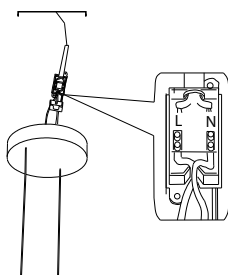

NOVA LUCE

9030959 9030960
9030961

1

Turn off the general switch

2

Drill holes & apply plastic anchors
With screws

3

Apply hanging elements with
Screws and anchors

4

Connect the wires

5

By rotating fix in place the
Hanging elements

6

Turn on the general switch