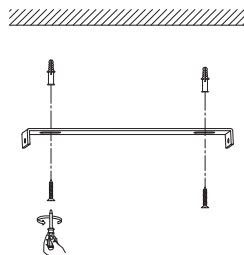

NOVA LUCE

9030959 9030960
9030961

1

Turn off the general switch

2

Drill holes & apply plastic anchors
With screws

3

Apply hanging elements with
Screws and anchors

4

Connect the wires

5

By rotating fix in place the
Hanging elements

6

Turn on the general switch