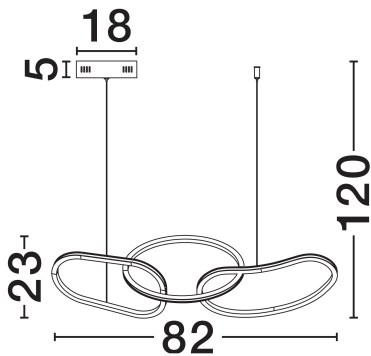

NOVA LUCE

PRODUCT DATASHEET

Version: 001

PRODUCT PHOTOGRAPH

TECHNICAL DRAWING

GENERAL INFORMATION

Product Code	9248110
Collection	Indoor
Product Category	Suspension
Product Family	Girish
Mounting Location	Wall
Application Environment	Indoor
Specifications	N/A

DIMENSION & WEIGHT

LxWxH (cm)	L: 82 W: 23 H: 120
Cut Out (cm)	N/A
Weight (Kgr)	2

MATERIAL & COLOR

Product Color	Gold
Body Material	Stainless Aluminium & Acrylic

APPLICATION & MOUNTING

Ambient Working Temp.	Max 45°C
Type of Protection	IP20
Dimmable	Yes
Type of Dimming	Triac
Mounting type	Surface
Mounting Depth (cm)	N/A
Led Module Replaceable	No
Light Source	LED

Power (Nominal)	41W
Input voltage (Nominal)	220-240V
Mains Frequency	50/60Hz

PHOTOMETRICAL DATA

Luminous Flux	2000lm
Color Temperature	3000K
Light Color (Designation)	Warm White

WARRANTY

Warranty	3 Years
----------	----------------