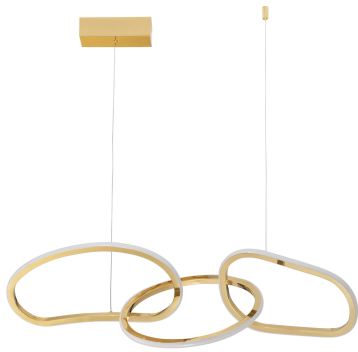

NOVA LUCE

PRODUCT DATASHEET

Version: 001

PRODUCT PHOTOGRAPH

TECHNICAL DRAWING

GENERAL INFORMATION

Product Code	9248110
Collection	Indoor
Product Category	Suspension
Product Family	Girish
Mounting Location	Wall
Application Environment	Indoor
Specifications	N/A

DIMENSION & WEIGHT

LxWxH (cm)	L: 82 W: 23 H: 120
Cut Out (cm)	N/A
Weight (Kgr)	2

MATERIAL & COLOR

Product Color	Gold
Body Material	Stainless Aluminium & Acrylic

APPLICATION & MOUNTING

Ambient Working Temp.	Max 45°C
Type of Protection	IP20
Dimmable	Yes
Type of Dimming	Triac
Mounting type	Surface
Mounting Depth (cm)	N/A
Led Module Replaceable	No
Light Source	LED