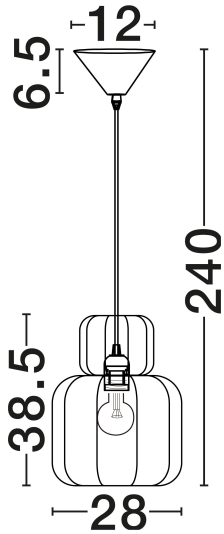

NOVA LUCE

PRODUCT DATASHEET

Version: 001

PRODUCT PHOTOGRAPH

TECHNICAL DRAWING

GENERAL INFORMATION

Product Code	9586673
Collection	Indoor
Product Category	Suspension
Product Family	Delina
Mounting Location	Ceiling
Application Environment	Indoor
Specifications	N/A

DIMENSION & WEIGHT

LxWxH (cm)	D: 28 H: 240
Cut Out (cm)	N/A
Weight (Kgr)	0.82

MATERIAL & COLOR

Product Color	White & Sandy White
Body Material	Fabric & Steel

APPLICATION & MOUNTING

Ambient Working Temp.	Max 45°C
Type of Protection	IP20
Dimmable	Yes
Type of Dimming	N/A
Mounting type	Surface
Mounting Depth (cm)	N/A
Led Module Replaceable	Yes
Light Source	E27

Power (Nominal)	1x12W
Input voltage (Nominal)	100-240V
Mains Frequency	50/60Hz

PHOTOMETRICAL DATA

Luminous Flux	N/A
Color Temperature	N/A
Light Color (Designation)	N/A

WARRANTY

Warranty	3 Years
----------	----------------