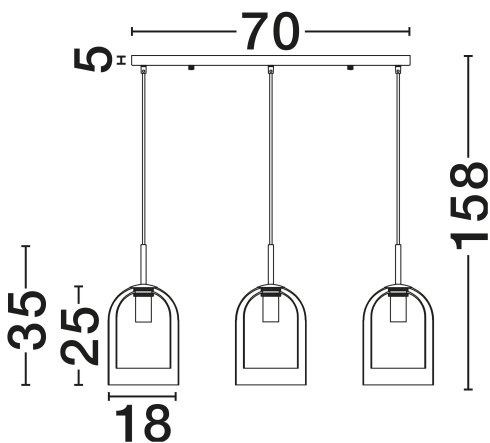

NOVA LUCE

PRODUCT DATASHEET

Version: 001

PRODUCT PHOTOGRAPH

TECHNICAL DRAWING

GENERAL INFORMATION

Product Code	9236720
Collection	Indoor
Product Category	Suspension
Product Family	Velor
Mounting Location	Ceiling
Application Environment	Indoor
Specifications	N/A

DIMENSION & WEIGHT

LxWxH (cm)	D: 18 H: 158
Cut Out (cm)	N/A
Weight (Kgr)	4.6

MATERIAL & COLOR

Product Color	Smokey & Black
Body Material	Glass & Metal

APPLICATION & MOUNTING

Ambient Working Temp.	Max 45°C
Type of Protection	IP20
Dimmable	Yes
Type of Dimming	N/A
Mounting type	Surface
Mounting Depth (cm)	N/A
Led Module Replaceable	Yes
Light Source	E27