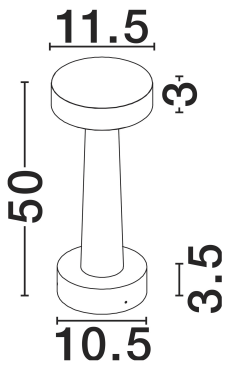

NOVA LUCE

PRODUCT DATASHEET

Version: 001

PRODUCT PHOTOGRAPH

GENERAL INFORMATION

Product Code	9540272
Collection	Outdoor
Product Category	Bollard
Product Family	Cram
Mounting Location	Ground
Application Environment	Outdoor
Specifications	N/A

DIMENSION & WEIGHT

LxWxH (cm)	D:11.5 H:50 cm
Cut out (cm)	N/A
Weight (Kgr)	2.8

TECHNICAL DRAWING

MATERIAL & COLOR

Product Color	White
Body Material	Sandstone Cement

APPLICATION & MOUNTING

Ambient Working Temp.	(-15°C) ~ (+60°C)
Type of Protection	IP65
Dimmable	No
Type of Dimming	N/A
Mounting type	Surface
Mounting Depth (cm)	N/A
Led Module Replaceable	No
Light Source	LED

Power (Nominal)	5w
Input voltage (Nominal)	220-240Vac
Mains Frequency	50/60Hz

PHOTOMETRICAL DATA

Luminus Flux	5lm
Color Temperature	3000K
Light Color (Designation)	Warm White

WARRANTY

Warranty	3 Years
----------	----------------