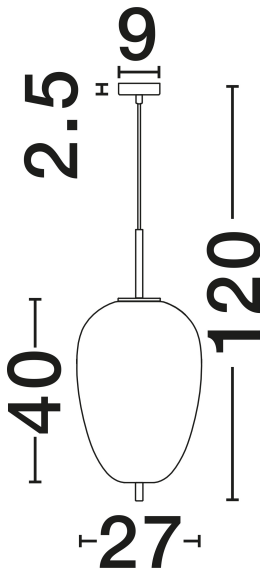

NOVA LUCE

PRODUCT DATASHEET

Version: 001

PRODUCT PHOTOGRAPH

TECHNICAL DRAWING

GENERAL INFORMATION

Product Code	9624073
Collection	Indoor
Product Category	Suspension
Product Family	Lato
Mounting Location	Ceiling
Application Environment	Indoor
Specifications	N/A

DIMENSION & WEIGHT

LxWxH (cm)	D: 27 H: 120
Cut Out (cm)	N/A
Weight (Kgr)	2.3

MATERIAL & COLOR

Product Color	Opal & Black
Body Material	Glass & Metal

APPLICATION & MOUNTING

Ambient Working Temp.	Max 45°C
Type of Protection	IP20
Dimmable	Yes
Type of Dimming	N/A
Mounting type	Surface
Mounting Depth (cm)	N/A
Led Module Replaceable	Yes
Light Source	?27

Power (Nominal)	1x12W
Input voltage (Nominal)	100-240V
Mains Frequency	50/60Hz

PHOTOMETRICAL DATA

Luminous Flux	N/A
Color Temperature	N/A
Light Color (Designation)	N/A

WARRANTY

Warranty	3 Years
----------	----------------