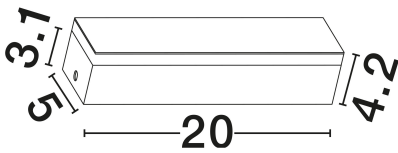

GENERAL INFORMATION

Product Code	9267105
Collection	Indoor
Product Category	Wall
Product Family	Colby
Mounting Location	Wall
Application Environment	Indoor
Specifications	N/A

DIMENSION & WEIGHT

LxWxH (cm)	L: 5 W: 4.2 H: 20
Cut Out (cm)	N/A
Weight (Kgr)	0.5

MATERIAL & COLOR

Product Color	Sandy Black
Body Material	Aluminium & Acrylic

APPLICATION & MOUNTING

Ambient Working Temp.	Max 45°C
Type of Protection	IP20
Dimmable	No
Type of Dimming	N/A
Mounting type	Surface
Mounting Depth (cm)	N/A
Led Module Replaceable	No
Light Source	LED

NOVA LUCE S.A

Schimatari Viotias
32009, Greece

+30 22620 58 121
+30 22620 56 743

info@novaluce.com
www.novaluce.com