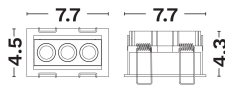

DIMENSION & WEIGHT

LxWxH (cm)	L:7.7 W:4.5 H:4.3
Cut out (cm)	7X3,6
Weight (Kgr)	N/A

TECHNICAL DRAWING

MATERIAL & COLOR

Product Color	Black
Body Material	Aluminium
Cover Material	N/A

APPLICATION & MOUNTING

Ambient Working Temp.	45 C
Type of Protection	IP20
Protection Class IK	IK04
Dimmable	Yes
Type of Dimming (Optional)	Triac/Dali
Mounting type	Recessed
Mounting Depth (cm)	Ceiling
Led Module Replaceable	No
Light Source	Led
Adjustable	Yes

PHOTOMETRICAL DATA

Luminous Flux	310
Luminous Efficacy	51.7
Color Temperature	3000
Light Color (Designation)	Warm White
CRI	>90
SDCM	<3
Beam Angle	24
UGR	<12

LIFESPAN

Lifetime	50000
----------	--------------