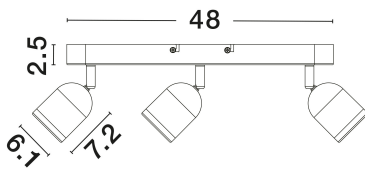

NOVA LUCE

PRODUCT DATASHEET

Version: 001

PRODUCT PHOTOGRAPH

GENERAL INFORMATION

Product Code	9555818
Collection	Indoor
Product Category	Bathroom
Product Family	Orson
Mounting Location	Ceiling
Application Environment	Indoor
Specifications	N/A

DIMENSION & WEIGHT

LxWxH (cm)	L: 48 W: 8 H: 9.7
Cut Out (cm)	N/A
Weight (Kgr)	0.85

MATERIAL & COLOR

Product Color	Sandy White
Body Material	Metal

TECHNICAL DRAWING

APPLICATION & MOUNTING

Ambient Working Temp.	Max 45°C
Type of Protection	IP44
Dimmable	Yes
Type of Dimming	N/A
Mounting type	Surface
Mounting Depth (cm)	N/A
Led Module Replaceable	Yes
Light Source	GU10