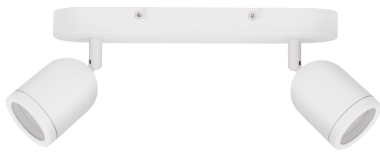

NOVA LUCE

PRODUCT DATASHEET

Version: 001

PRODUCT PHOTOGRAPH

TECHNICAL DRAWING

GENERAL INFORMATION

Product Code	9555816
Collection	Indoor
Product Category	Bathroom
Product Family	Orson
Mounting Location	Ceiling
Application Environment	Indoor
Specifications	N/A

DIMENSION & WEIGHT

LxWxH (cm)	L: 28 W: 8 H: 9.7
Cut Out (cm)	N/A
Weight (Kgr)	0.78

MATERIAL & COLOR

Product Color	Sandy White
Body Material	Metal

APPLICATION & MOUNTING

Ambient Working Temp.	Max 45°C
Type of Protection	IP44
Dimmable	Yes
Type of Dimming	N/A
Mounting type	Surface
Mounting Depth (cm)	N/A
Led Module Replaceable	Yes
Light Source	GU10