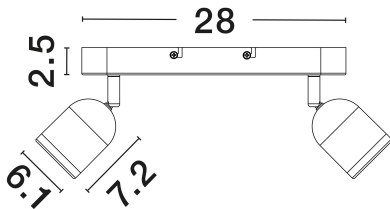

NOVA LUCE

PRODUCT DATASHEET

Version: 001

PRODUCT PHOTOGRAPH

TECHNICAL DRAWING

GENERAL INFORMATION

Product Code	9555816
Collection	Indoor
Product Category	Bathroom
Product Family	Orson
Mounting Location	Ceiling
Application Environment	Indoor
Specifications	N/A

DIMENSION & WEIGHT

LxWxH (cm)	L: 28 W: 8 H: 9.7
Cut Out (cm)	N/A
Weight (Kgr)	0.78

MATERIAL & COLOR

Product Color	Sandy White
Body Material	Metal

APPLICATION & MOUNTING

Ambient Working Temp.	Max 45°C
Type of Protection	IP44
Dimmable	Yes
Type of Dimming	N/A
Mounting type	Surface
Mounting Depth (cm)	N/A
Led Module Replaceable	Yes
Light Source	GU10

Power (Nominal)	2x10W
Input voltage (Nominal)	100-240V
Mains Frequency	50/60Hz

PHOTOMETRICAL DATA

Luminous Flux	N/A
Color Temperature	N/A
Light Color (Designation)	N/A

WARRANTY

Warranty	3 Years
----------	----------------