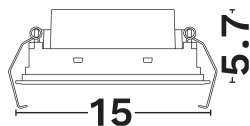

DIMENSION & WEIGHT

LxWxH (cm)	L:15 W:4.5 H:5.7 cm
Cut out (cm)	14.2X4
Weight (Kgr)	0,304

TECHNICAL DRAWING

MATERIAL & COLOR

Product Color	Black
Body Material	Aluminium
Cover Material	N/A

APPLICATION & MOUNTING